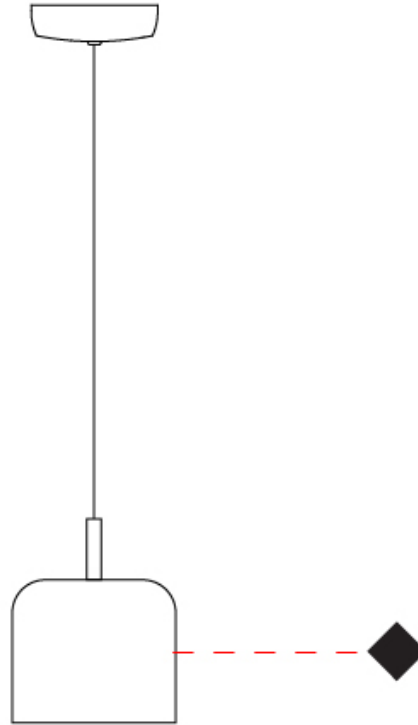

POT SUSPENSION

D111023-

PROJECT

TYPE

SPECIFIER

QUANTITY

DATE

D