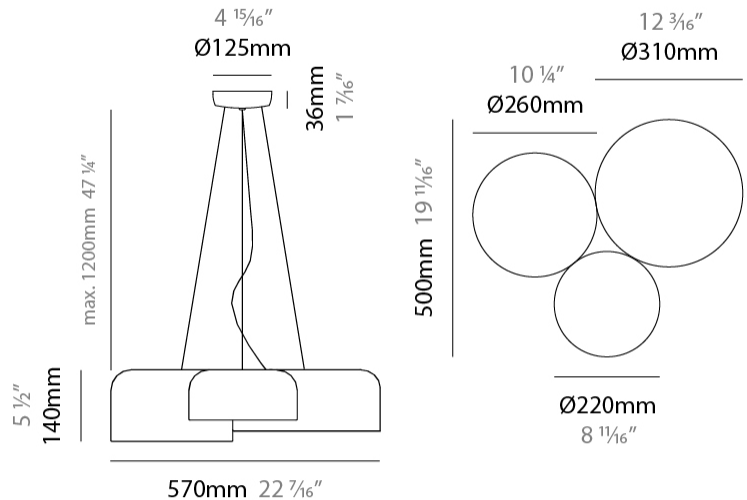

PROJECT	
TYPE	
SPECIFIER	
QUANTITY	
DATE	

POT SUSPENSION

D111027-

base number Finish
Options

1. To build a product code in our configurator select the specify button on the base model # product page
2. To build a manual product code on this datasheet choose from the options listed below in blue font and add the suffix to the base model #

GENERAL

Series: Pot
Partner: Ole
Division: Design
Installation: Suspension
Product Type: Pendant
Mounting Location: Ceiling
Light Distribution: Direct

PHYSICAL

Shape: Dome
Length (mm): 570
Length (in): 22 ⁷/₁₆"
Width (mm): 500
Width (in): 19 ¹¹/₁₆"
Height (mm): 140
Height (in): 5 ¹/₂"
Max. Overall Height (mm): 1340
Max. Overall Height (in): 52 ³/₄"
Weight (kg): 4
Weight (lbs): 8.8
Diffuser: Acrylic - Satin
Fixture Finish: WHI / BLK / WSA / WSV
Fixture Material: Metal
Cable Details: 1200mm Cable

ELECTRICAL

Number of Lamps: 5
Lamp Type: LED Retrofit
Lamp Shape: A19
Bulb Included: Bulb Not Included
Max. Wattage Per Lamp (W): 5
Lamp Base: E26
Input Voltage (V): 120
Upon Request: 277Vac / GU24

LED

OPTICAL

RATINGS AND CERTIFICATIONS

Certified By: Certified for North American Standards
IP rating: IP20