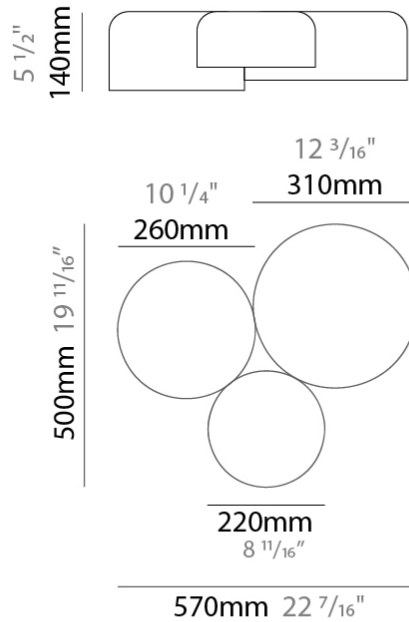

PROJECT	_____
TYPE	_____
SPECIFIER	_____
QUANTITY	_____
DATE	_____

POT SURFACE

D112004-

base number   Finish
Options

1. To build a product code in our configurator select the specify button on the base model # product page
2. To build a manual product code on this datasheet choose from the options listed below in blue font and add the suffix to the base model #

GENERAL

Series: Pot _____
Partner: Ole _____
Division: Design _____
Installation: Surface _____
Product Type: Ceiling Surface _____
Mounting Location: Ceiling _____
Light Distribution: Direct _____

PHYSICAL

Shape: Dome _____
Length (mm): 570 _____
Length (in): 22 ⁷/₁₆ _____
Width (mm): 500 _____
Width (in): 19 ¹¹/₁₆ _____
Height (mm): 140 _____
Height (in): 5 ¹/₂ _____
Weight (kg): 3.7 _____
Weight (lbs): 8.1 _____
Diffuser: Acrylic - Satin _____
Fixture Finish: WHI / BLK / WSA / WSV _____
Fixture Material: Metal _____

ELECTRICAL

Number of Lamps: 5 _____
Lamp Type: LED Retrofit _____
Lamp Shape: A19 _____
Bulb Included: Bulb Not Included _____
Max. Wattage Per Lamp (W): 5 _____
Lamp Base: E26 _____
Input Voltage (V): 120 _____
Upon Request: 277Vac / GU24 _____

LED

OPTICAL

RATINGS AND CERTIFICATIONS

Certified By: Certified for North American Standards _____
IP rating: IP20 _____