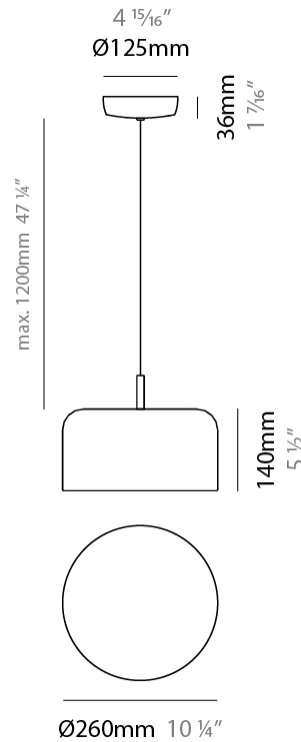

PROJECT	_____
TYPE	_____
SPECIFIER	_____
QUANTITY	_____
DATE	_____

POT SUSPENSION

D111024-

base number _____
Finish _____
Options _____

1. To build a product code in our configurator select the specify button on the base model # product page
2. To build a manual product code on this datasheet choose from the options listed below in blue font and add the suffix to the base model #

GENERAL

Series: Pot _____
Partner: Ole _____
Division: Design _____
Installation: Suspension _____
Product Type: Pendant _____
Mounting Location: Ceiling _____
Light Distribution: Direct _____

PHYSICAL

Shape: Dome _____
Diameter (mm): 260 _____
Diameter (in): 10 3/4 _____
Height (mm): 140 _____
Height (in): 5 1/2 _____
Max. Overall Height (mm): 1340 _____
Max. Overall Height (in): 52 3/4 _____
Weight (kg): 1.2 _____
Weight (lbs): 2.6 _____
Diffuser: Acrylic - Satin _____
Fixture Finish: WHI / BLK / SND / OLV / TER _____
Fixture Material: Metal _____
Cable Details: 1200mm Cable _____

ELECTRICAL

Number of Lamps: 2 _____
Lamp Type: LED Retrofit _____
Lamp Shape: A19 _____
Bulb Included: Bulb Not Included _____
Max. Wattage Per Lamp (W): 5 _____
Lamp Base: E26 _____
Input Voltage (V): 120 _____
Upon Request: 277Vac / GU24 _____

LED

OPTICAL

RATINGS AND CERTIFICATIONS

Certified By: Certified for North American Standards _____
IP rating: IP20 _____